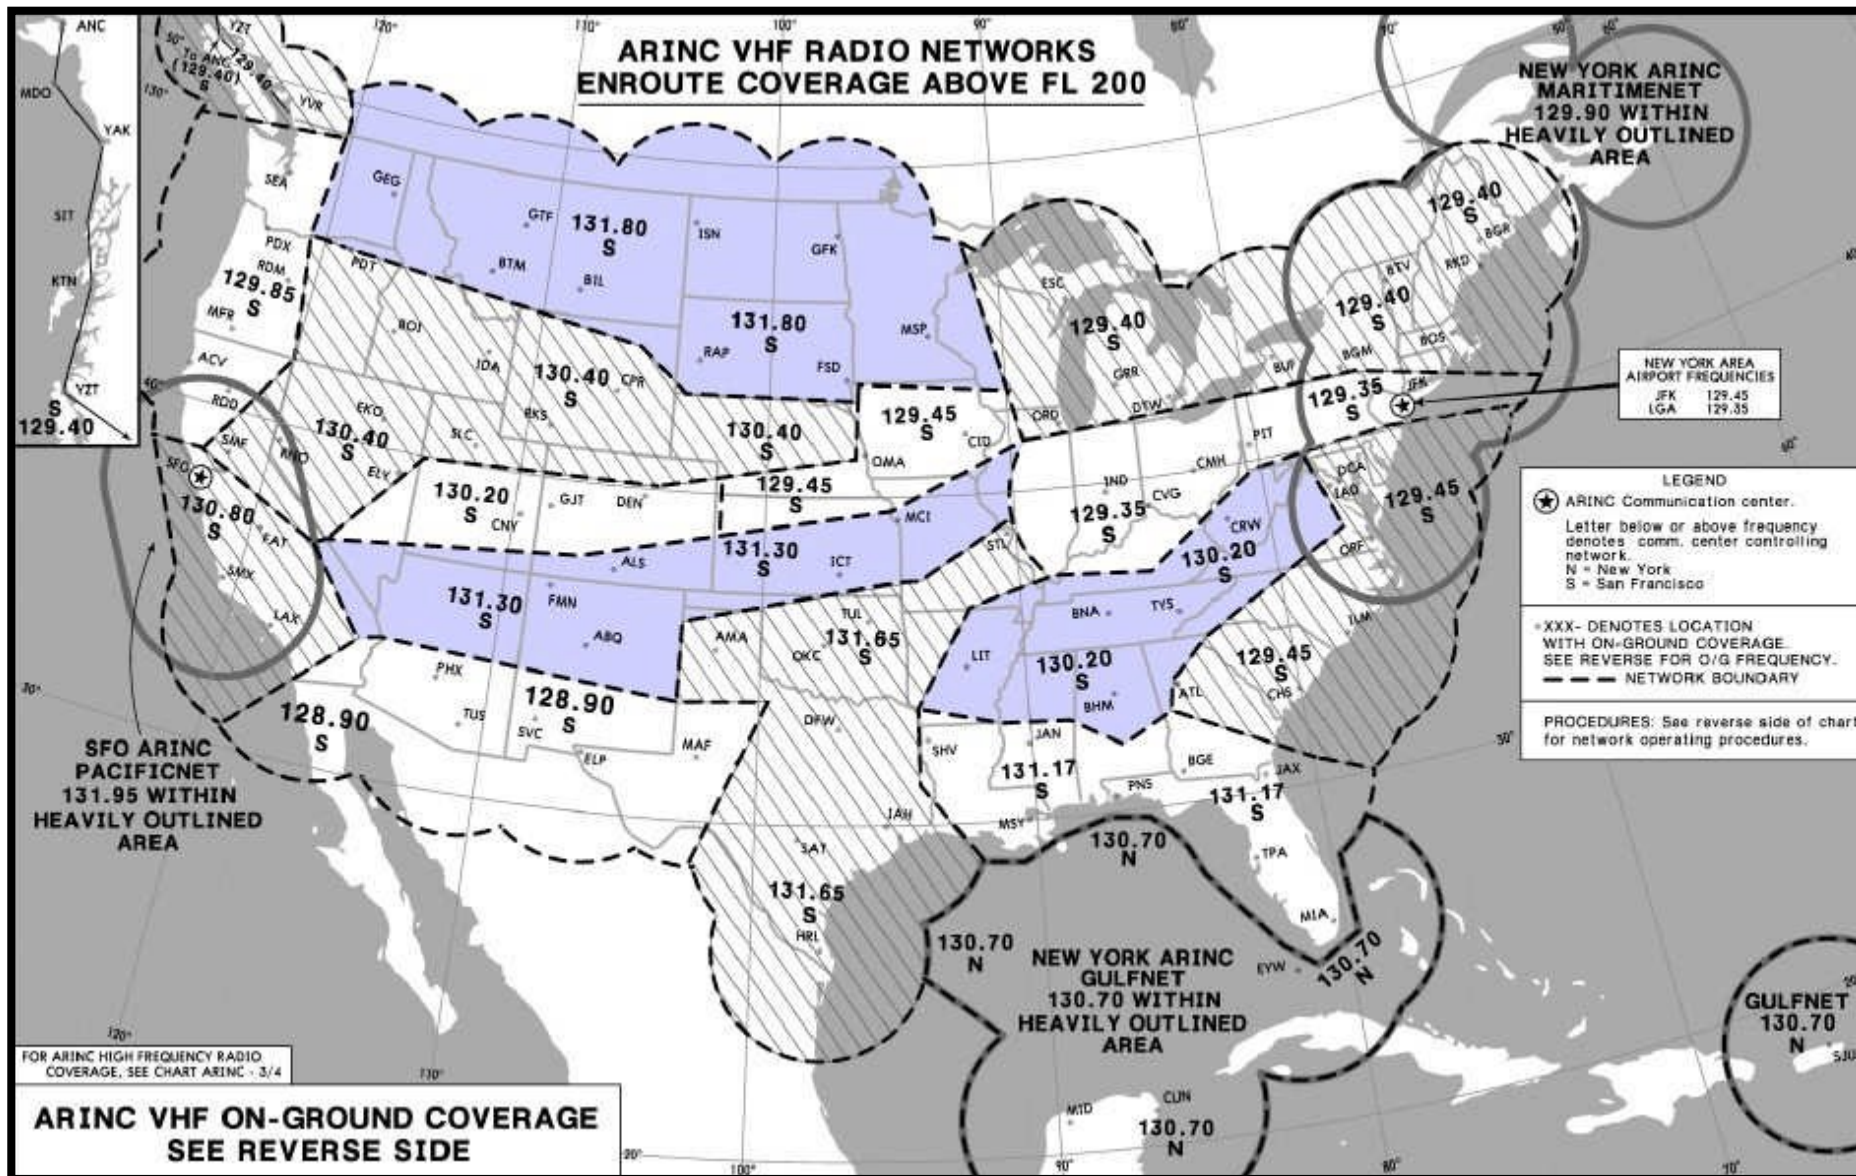

ARINC VHF RADIO NETWORKS ENROUTE COVERAGE ABOVE FL 200

**NEW YORK ARINC
MARITIMENET
129.90 WITHIN
HEAVILY OUTLINED
AREA**

**NEW YORK AREA
AIRPORT FREQUENCIES**
JFK 129.45
LGA 129.35

LEGEND
★ ARINC Communication center.
Letter below or above frequency
denotes comm. center controlling
network.
N = New York
S = San Francisco

XXX - DENOTES LOCATION
WITH ON-GROUND COVERAGE.
SEE REVERSE FOR O/G FREQUENCY.
--- NETWORK BOUNDARY

PROCEDURES: See reverse side of chart
for network operating procedures.

**GULFNET
130.70
N**

FOR ARINC HIGH FREQUENCY RADIO
COVERAGE, SEE CHART ARINC - 3/4

**ARINC VHF ON-GROUND COVERAGE
SEE REVERSE SIDE**